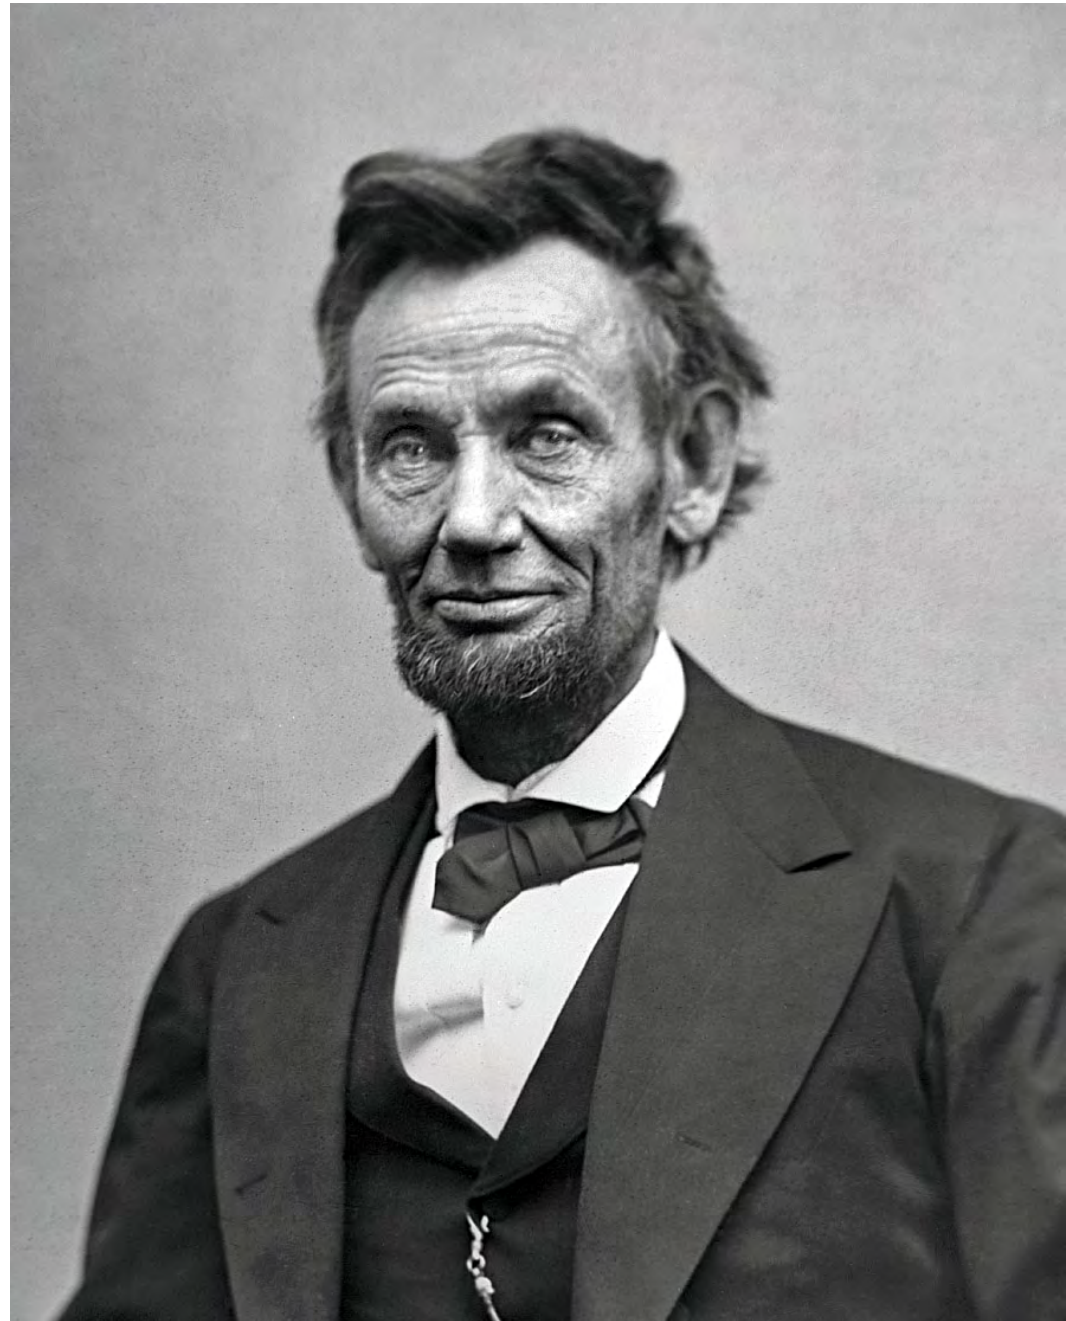

A high-angle, close-up photograph of a person's lower body and legs. The person is wearing a dark, well-tailored suit and dark shoes. They are standing on a cobblestone or brick-paved surface. A long, dark shadow is cast to the left of the person, indicating a low sun position. The text is overlaid on the left side of the image.

Elvis Presley
Legendary Musician,
dubbed
'The King of Rock n Roll'

He was turned down by 27 different publishers

Dr. Seuss
World famous
children's
author

A dream doesn't become reality through magic;
it takes sweat, determination and hard work

-Colin Powell

His fiancée' died,
He failed in business,
He suffered a number of nervous breakdowns
and was defeated in 8 different elections

Abraham Lincoln
16th American
President
1861-1865

At age 30, ^{At} he was left depressed and devastated after being fired from the company he founded

Steve Jobs
Co-founder, CEO and
Chairman of Apple Inc

A close-up photograph of a person's feet walking a tightrope. The person is wearing a dark suit and white lace-up shoes. The tightrope is a thick, braided rope, and the person's feet are positioned on it, with one foot slightly ahead of the other. The background is dark and out of focus, with some warm, orange and red light sources visible, suggesting an indoor performance space.