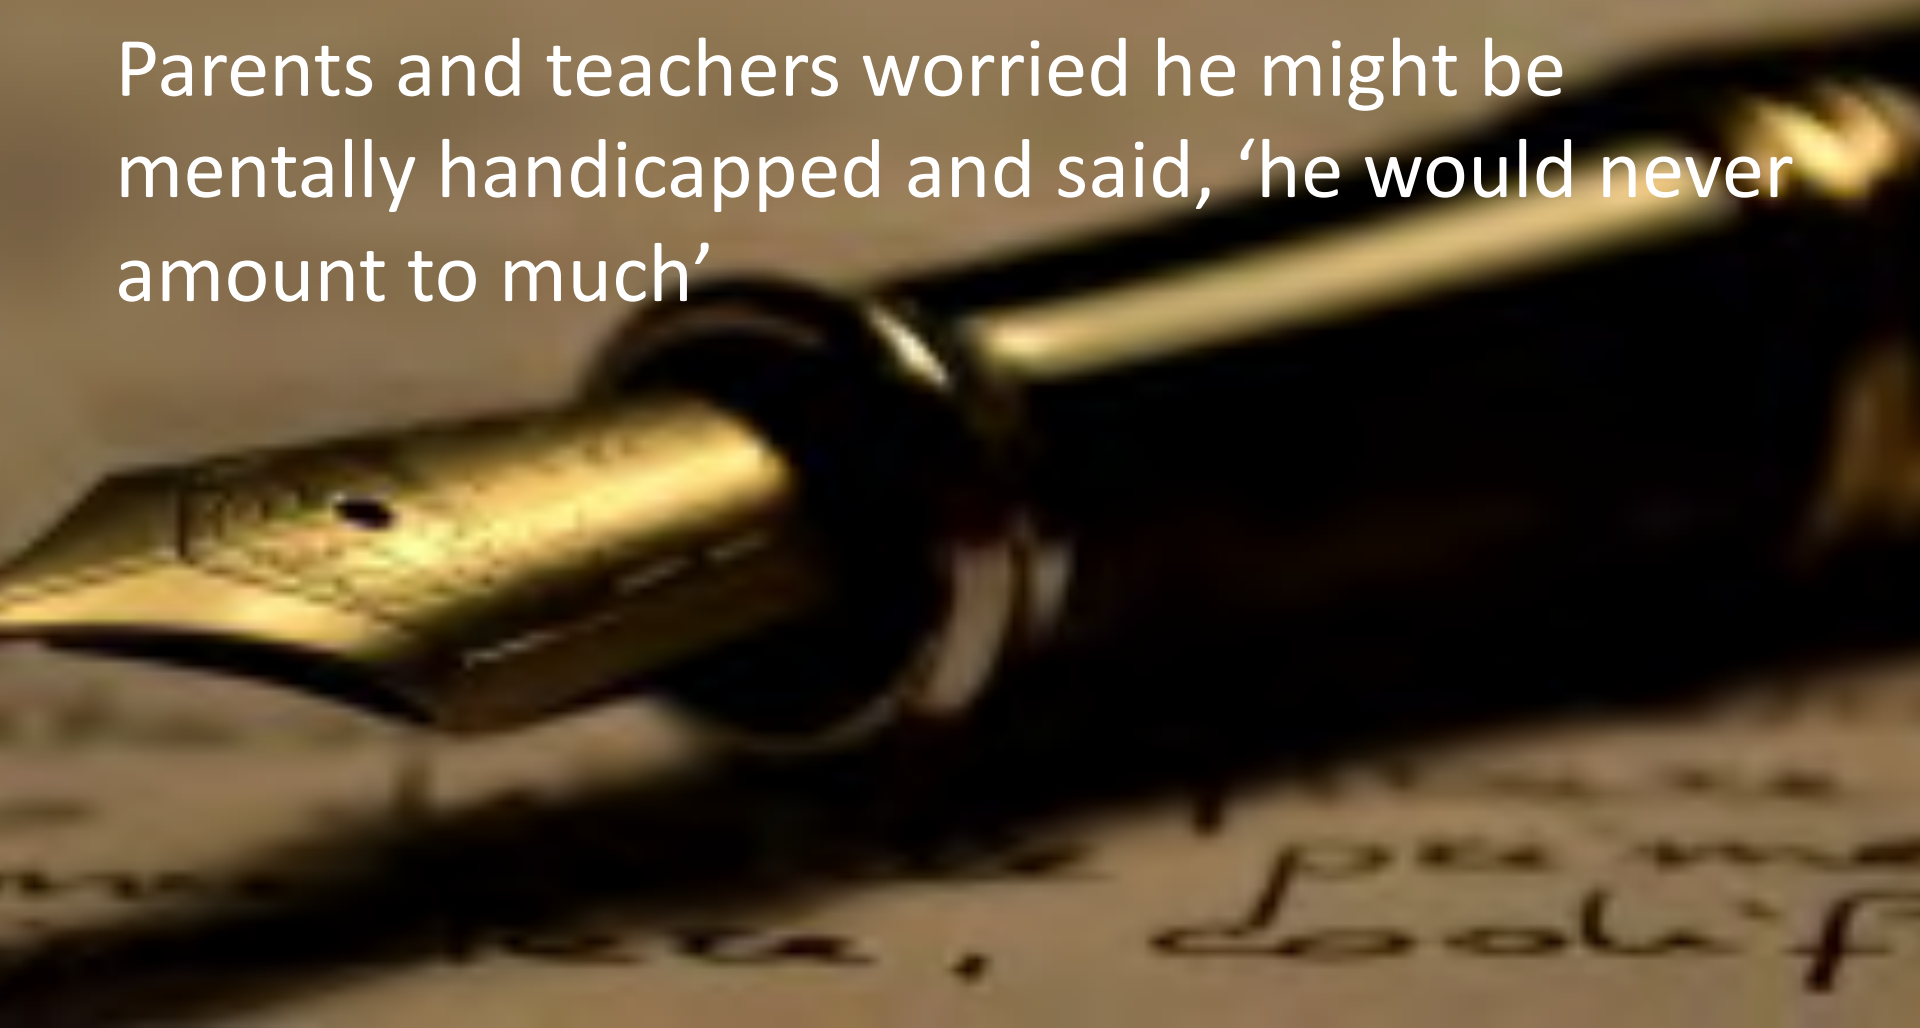

Parents and teachers worried he might be mentally handicapped and said, 'he would never amount to much'