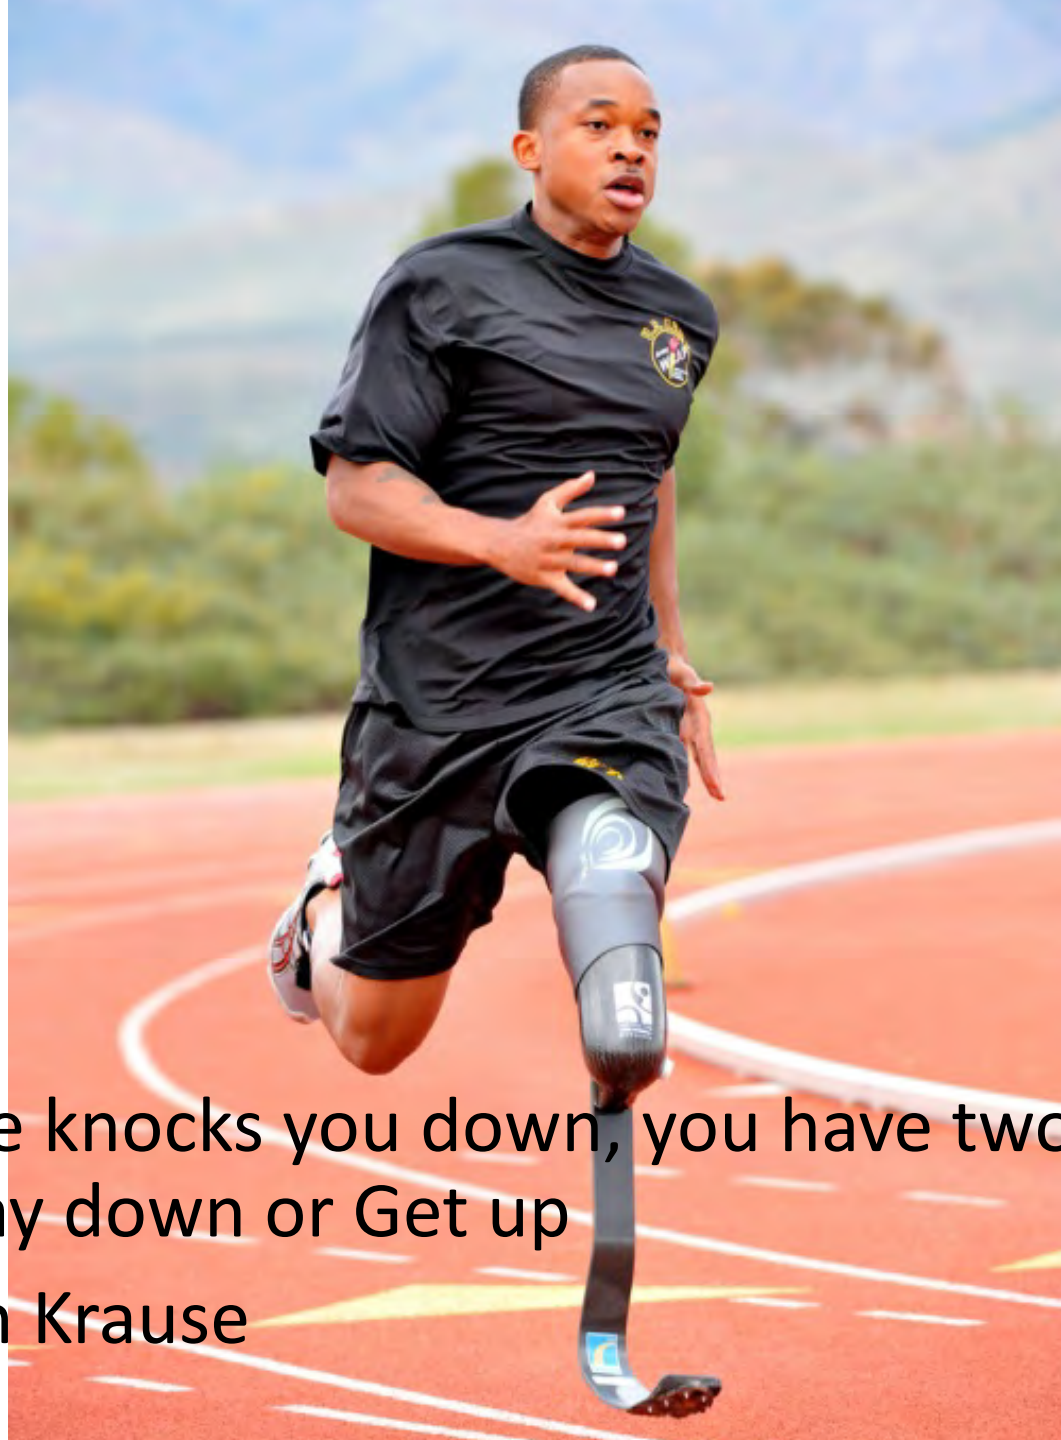

Eminem
Famous musician

When life knocks you down, you have two choices
– Stay down or Get up
-Tom Krause